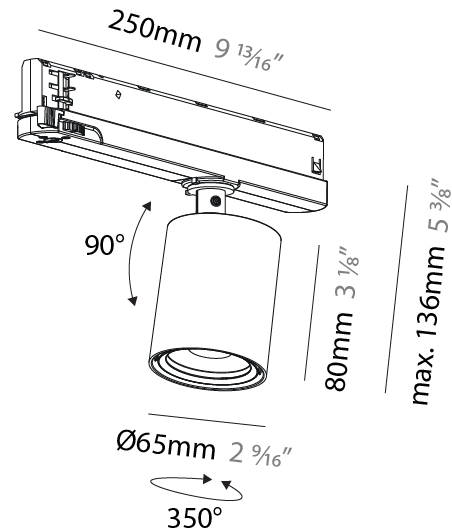

OPTICAL

Beam Angle: 12
 Adjustability: Rotational 360°; Tilt 90° (±45°)

RATINGS AND CERTIFICATIONS

Certified By: Certified for North American Standards
 IP rating: IP20

PROJECT

TYPE

SPECIFIER

QUANTITY