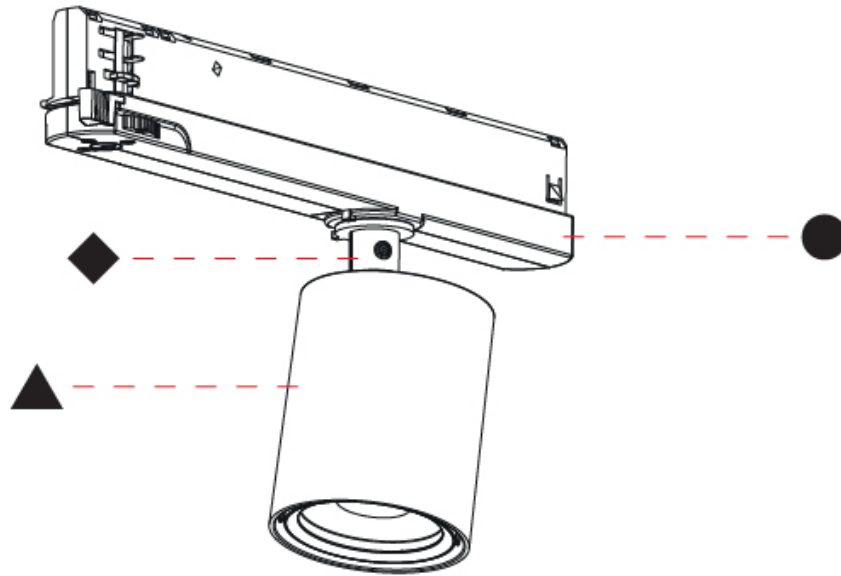

PROJECT

TYPE

SPECIFIER

QUANTITY

DATE

A